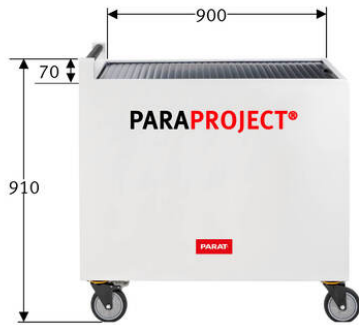

PARAPROJECT®

Trolley U40/U20 WOL

Charge , Wake on Lan , Transport , Storage , Flex2Connect

Part denomination	PARAPROJECT Trolley U40/U20 WOL for Tablet/Chromebook™/Laptop
Part number	840000999
GTIN /EAN	4006793227910
Field of application	Education , Health Care
Certificates	CE / RoHS / REACH / GS
Applicable standards	DIN EN 55022 / DIN EN 55032 / DIN EN 55035 / LVD EN 60950-1
Scope of delivery	<ul style="list-style-type: none"> - PARAPROJECT® Trolley U40/U20 WOL - device connection cable, EU, length: 3 m - 4 keys - user guide - mounting material for 19" Switch)
Materials	<ul style="list-style-type: none"> - powder-coated steel sheet - ABS plastic
Transport	4 smooth-running castors ø 120 mm (with 2 lockable castors) / 2 handles
External dimensions (WxDxH)	630 mm x 900 mm x 910 mm
Weight	70000 g
	87 kg
Dimensions of euro-pallets	705 mm x 950 mm x 1010 mm
Number of euro-pallet	1
customs tariff number	94037000
Country of origin	CN
Fittings	<ul style="list-style-type: none"> - Interior technical equipment: - 40 storage compartments (W x D x H: 35 x 500 x 400 mm) for iPads / tablets - alternative bracket assembly to the switch (W x D x H: 35 x 500 x 400 mm, max. 20 devices) - 40 Schuko sockets with Smart Charging Management - active fans - automatic fans control via integrated thermo sensor and automatic locking detection - temperature is indicated above LCD panel - External technical equipment: - central power supply - main switch - RJ 45 network socket for e.g. access point - Schuko socket - handle - lockable roller shutter on the top side - anti-theft fixing bracket - 4 smooth-running castors ø 120 mm (with 2 lockable castors)