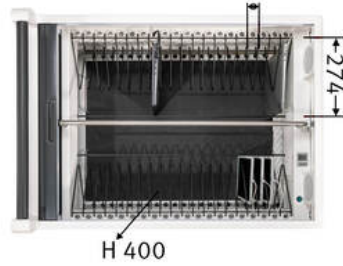

PARAPROJECT®

Trolley U40/U20 WOL

Charge , Wake on Lan , Transport , Storage , Flex2Connect

- 40 push-in compartments for tablets, laptops or chromebooks